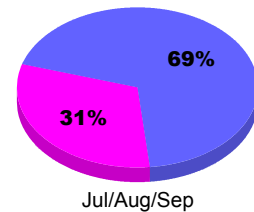

Membership Results
2012-2013

Membership
2011-2012

Month	Net Memb Goal	Actual New Memb	Actual Dropped Memb	Gain/Loss of Memb	Gain/Loss of Memb
Jul/Aug/Sep		2	-23	-21	-6
Totals		2	-23	-21	-6

Membership Results 2012-2013

Goal, New, Dropped, Gain/Loss

Comparison of Membership Gain/Loss

Current Year Compared to the Previous Year

Gender Comparison 2012-2013

Male Female