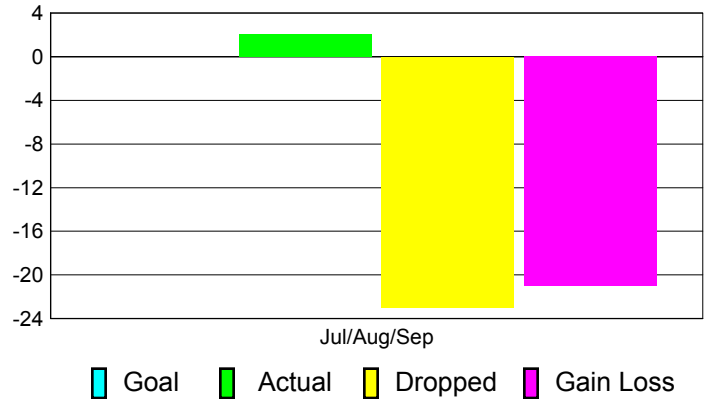

Membership Results 2012-2013

Goal, New, Dropped, Gain/Loss